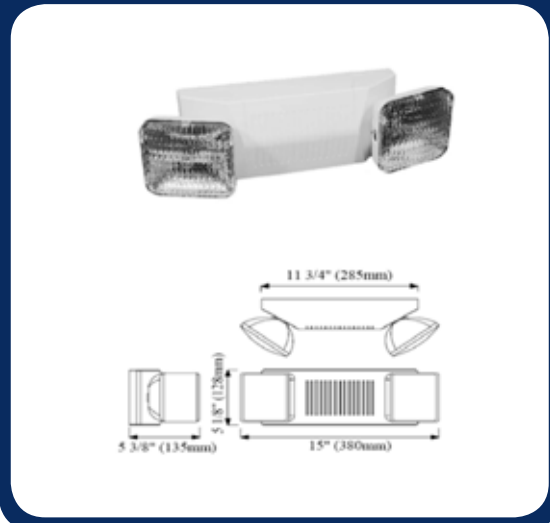

XEH – Emergency Lighting Unit

▶ XEH Basics

- Dual Voltage 120/277
- Universal Mount
- 90 Minute PbCa Battery
- Adjustable heads to direct light to most useful areas
- (2) 5.4 Watt Incandescent Lamps provide Emergency Lighting

▶ Mounting Details

- Molded back mounting plate with universal J-Box mounting pattern and keyhole slots.
- Main housing snaps on to the back plate for ease of installation.

▶ Battery Details

- Maintenance free, Sealed Lead Calcium 6V battery provides a minimum 1 ½ hour emergency operation for Self-tPowered signs.
- Low voltage disconnect of the battery prevents deep discharge and maintains good battery life.
- Fully automatic, solid state charger.
- Test switch with LED charge indicator/AC voltage indicator.

▶ Why P2 for LED Exits?

- Always in Stock for Quick Ship
- Complete your relighting project bill of materials, kits, fixtures, indoor, outdoor, exits, with a single PO.

▶ Approvals

- UL924
- Life Safety NFPA 101
- UL Listed for Damp Location

▶ XEH – Emergency Lighting Unit

Ordering Information

XEH = Universal Volt/Mount, Emergency Lighting with (2) 5.4 W Adjustable Heads and Battery Backup