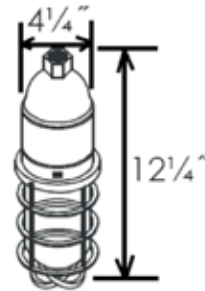

Mounting
5P = 1/2” Pendant Mount
5W = 1/2” Wall Mount (weather proof box included)

Special Order Lamps/Ballasts
NA = Standard Cost Electronic Ballast/Lamp
OS = Osram Sylvania Components
GE = General Electric Components
PH = Philips/Advance Components
ULT = Universal Lighting Tech Ballasts

[For higher wattages see our T5HO Outdoor and LED Products]

VPJ – Vapor Proof CFL

Fixture Construction

- Tempered Clear Glass Globe
- Screw on guard
- Die Cast Housing
- Grey Powder Coat Finish
- Standard Electronic Ballast
- Stocked and supported in the USA.
Hudson WI, Gainesville FL, Orange
County CA.

5P Option (1/2" Pendant Mount) Shown.

5W Option (1/2" Wall Mount)

5P Option (1/2" Pendant Mount)