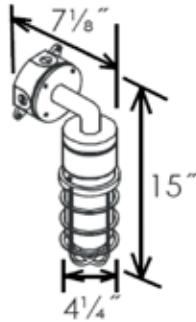

Mounting
5P = 1/2” Pendant Mount
5W = 1/2” Wall Mount (weather proof box included)

Special Order Lamps/Ballasts
NA = Standard Cost Electronic Ballast/Lamp
OS = Osram Sylvania Components
GE = General Electric Components
PH = Philips/Advance Components
ULT = Universal Lighting Tech Ballasts

[For higher wattages see our T5HO Outdoor and LED Products]

VPJ – Vapor Proof CFL

Fixture Construction

- Tempered Clear Glass Globe
- Screw on guard
- Die Cast Housing
- Grey Powder Coat Finish
- Standard Electronic Ballast
- Stocked and supported in the USA.
Hudson WI, Gainesville FL, Orange
County CA.

5P Option (1/2" Pendant Mount) Shown.

5W Option (1/2" Wall Mount)

5P Option (1/2" Pendant Mount)